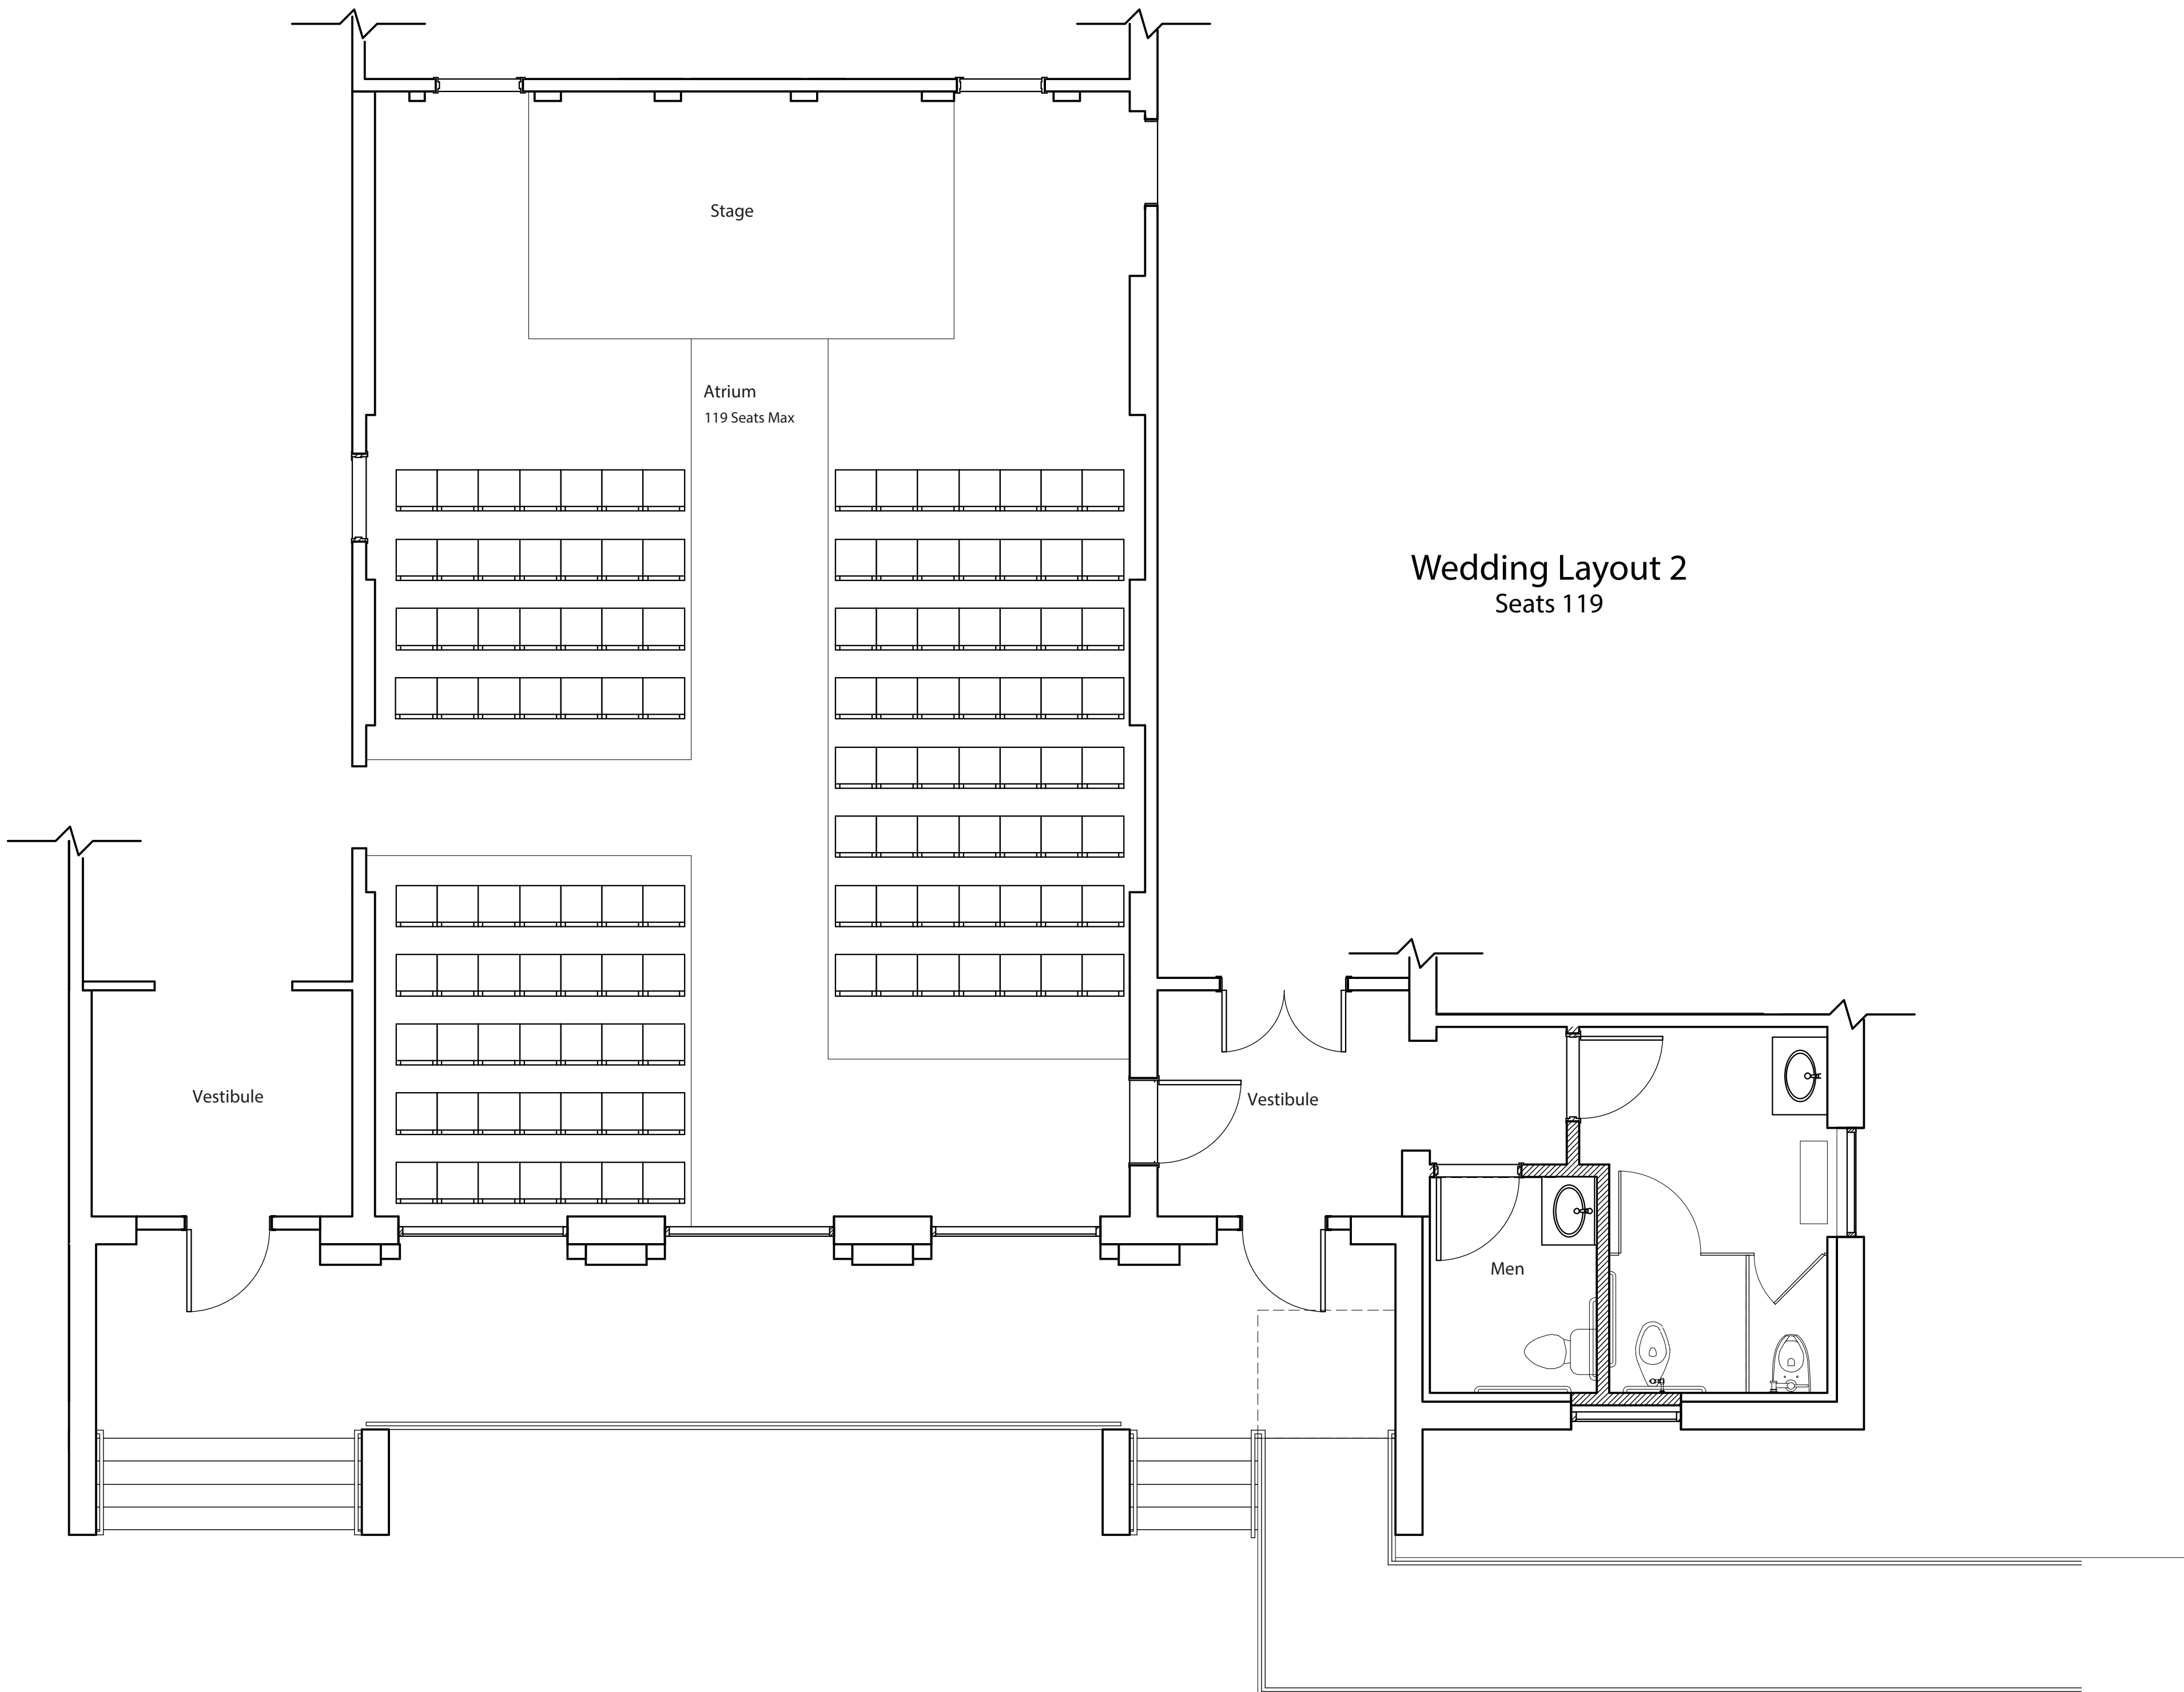

Stage

Atrium
133 Seats Max

Wedding Layout 1
Seats 133

Vestibule

Vestibule

Men

Stage

Atrium
119 Seats Max

Wedding Layout 2
Seats 119

Vestibule

Vestibule

Men